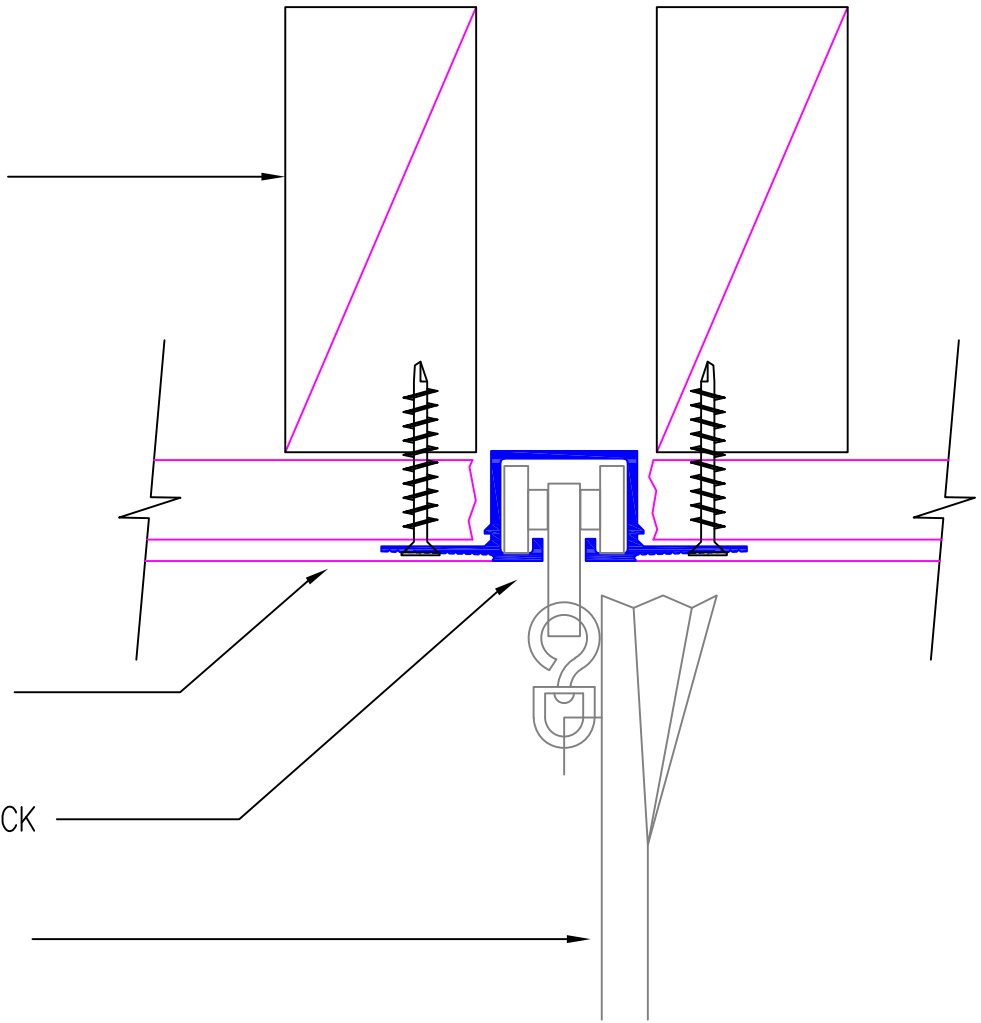

FRAMING / BACKING

DRYWALL CEILING

TEKTRIM CURTAIN TRACK

CURTAIN, SHADE OR
SCREEN

TEKTRIM FLUSH CURTAIN TRACK

SCALE: 6" = 1'-0" Extruded Aluminum Alloy 6063-T5