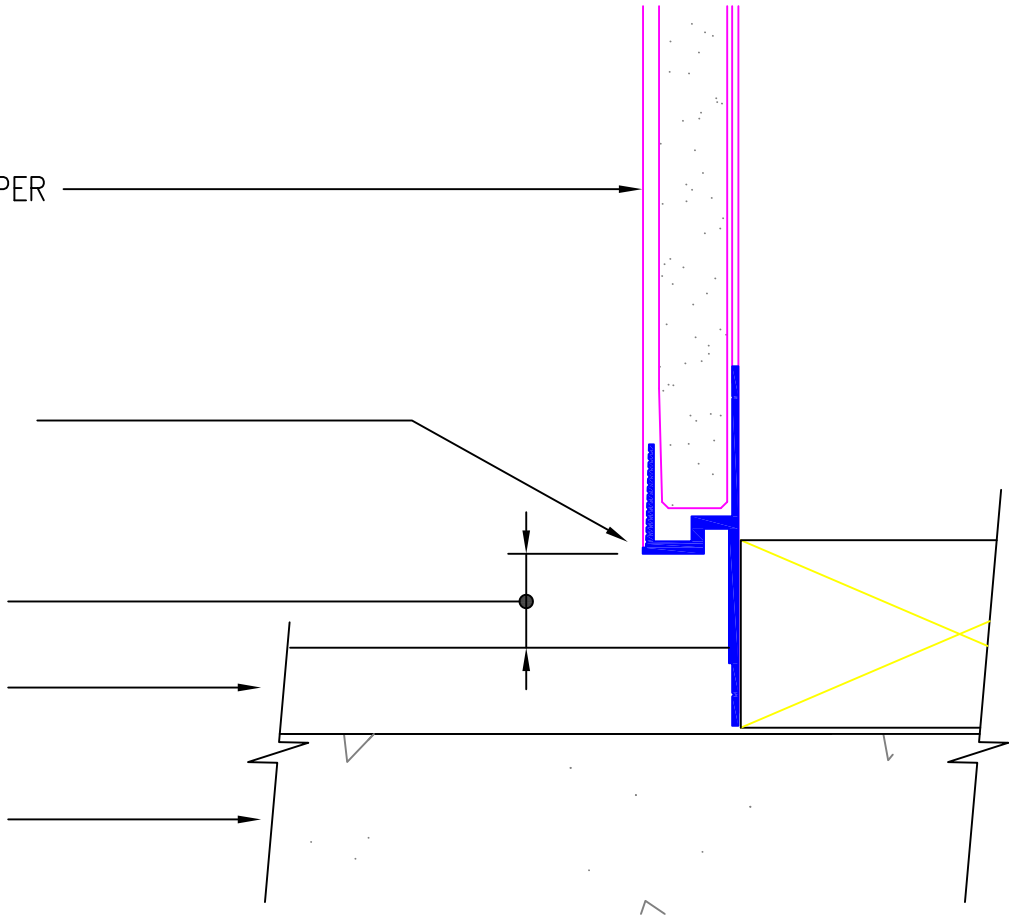

DRYWALL, FINISH PER SCHEDULE

TEKTRIM UMB

3/4" REVEAL

FINISH FLOOR

SUBFLOOR

TEKTRIM UMB - 3/4" REVEAL at FLOOR

SCALE: 6" = 1'-0" Extruded Aluminum Alloy 6063-T5