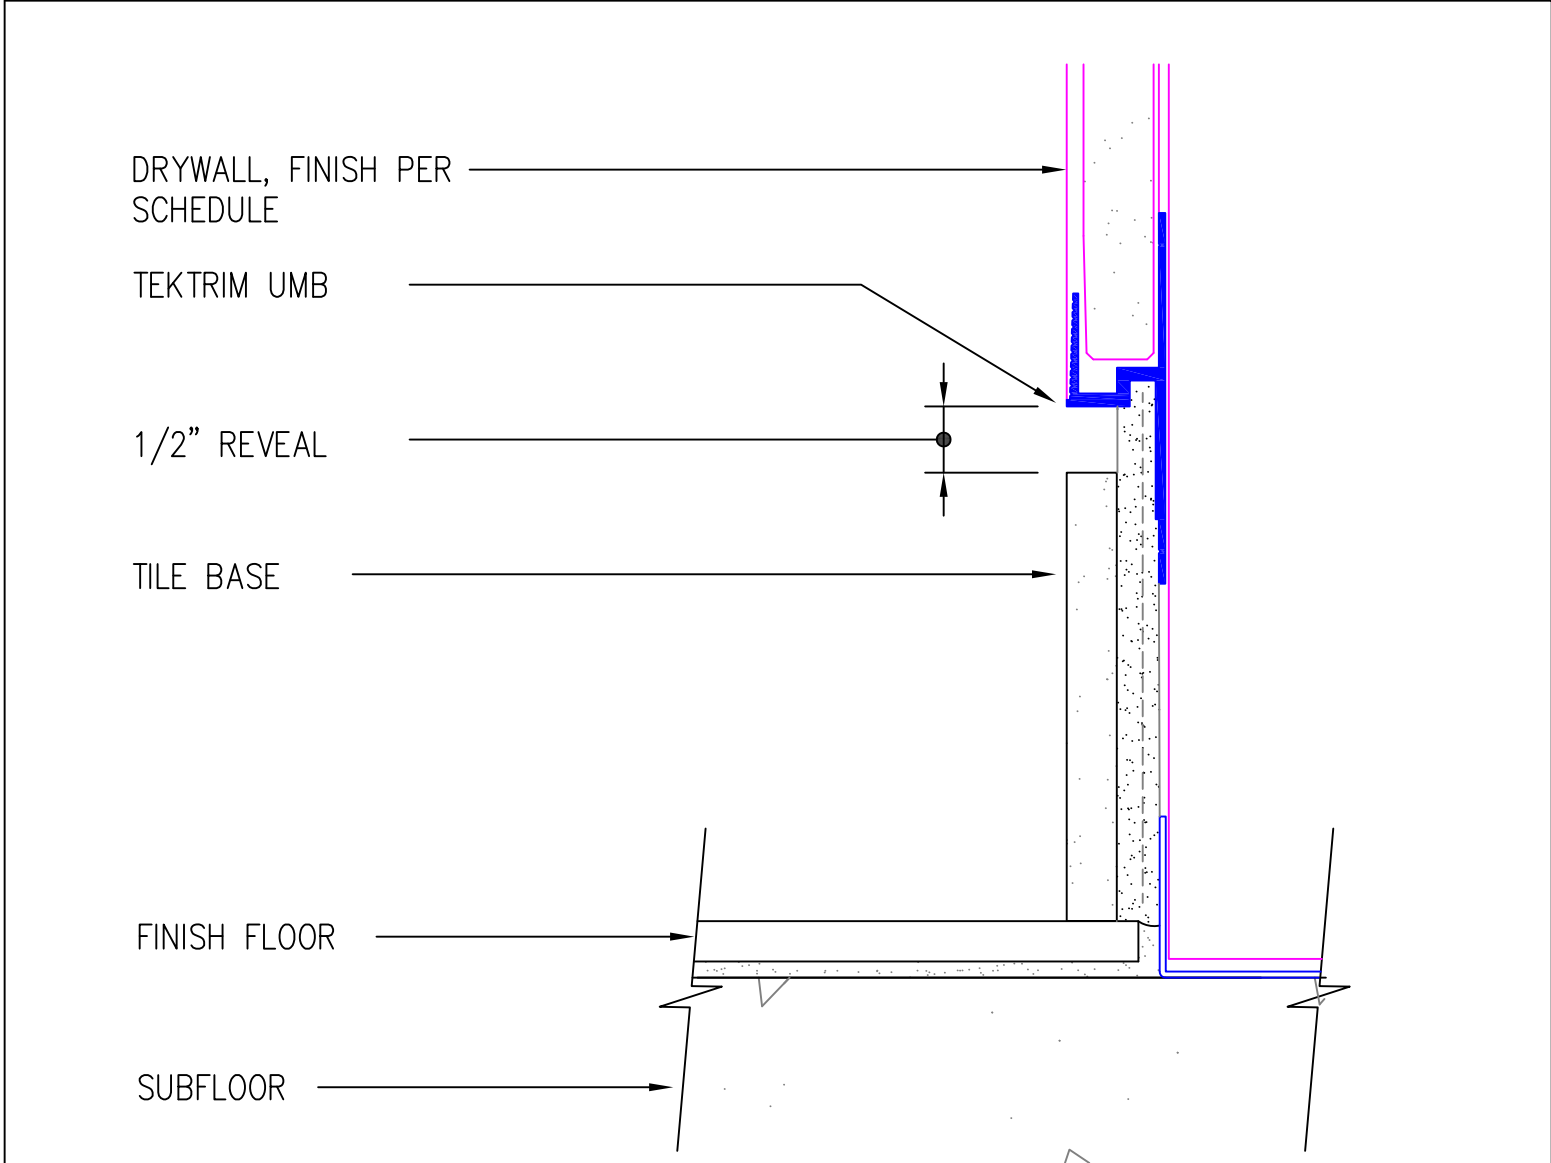

DRYWALL, FINISH PER SCHEDULE

TEKTRIM UMB

1/2" REVEAL

TILE BASE

FINISH FLOOR

SUBFLOOR

TEKTRIM UMB TILE BASE 1/2" REVEAL

SCALE: 6" = 1'-0" Extruded Aluminum Alloy 6063-T5