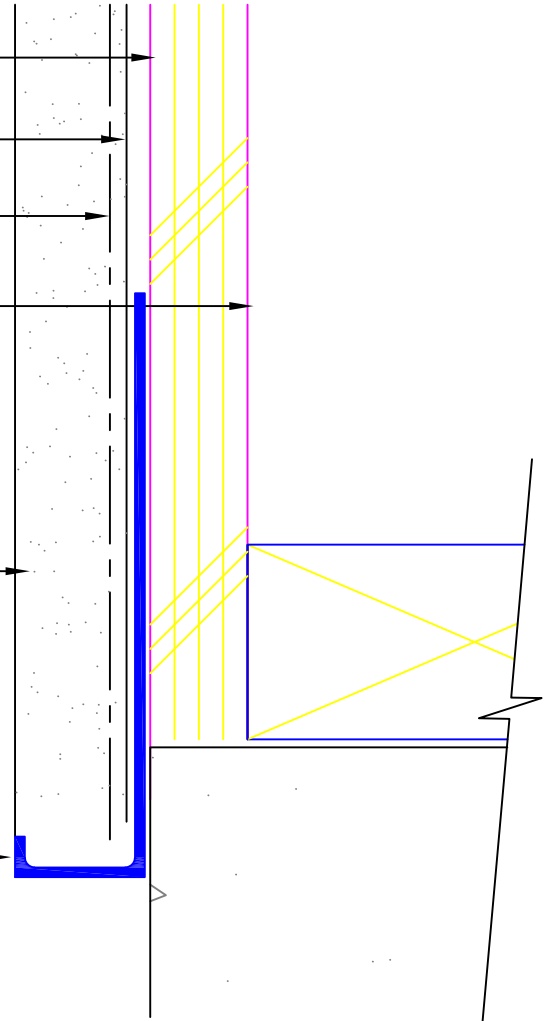

PLYWOOD

BUILDING PAPER/ WRAP

LATH

FRAMING AS OCCURS

PLASTER

TEKTRIM WEEP

TEKTRIM 1" WEEP

SCALE: 6" = 1'-0" Extruded Aluminum Alloy 6063-T5